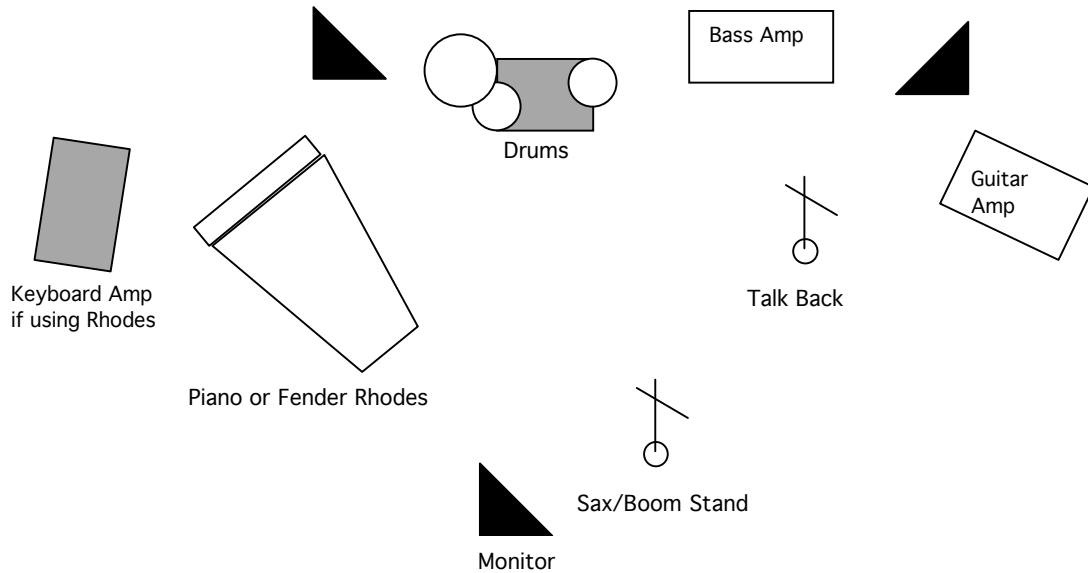

Chris Tarry Group Stage Plot

Audience

Chris Tarry Group Equipment Rider:

Presenter must provide:

1 - Drumset:

18" kik preferred

Everything supplied except cymbals. Drummer will bring own cymbals.

1 - Bass Amp loud enough for Electric Bass. (Eden, Aguilar, GK, anything over 300 watts)